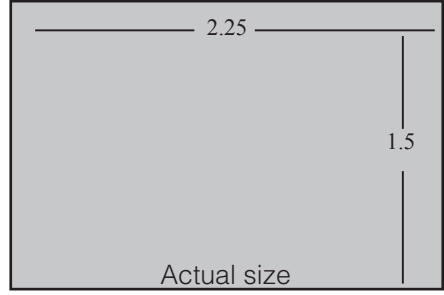

Inserts
All inserts must be approved.

2-sided postcard (standard 4 x 6).....	\$7,000
2 pages	\$8,000
4 pages	\$10,500
8 pages	\$15,000
12 pages	\$17,500
16 pages	\$19,000

Logo & Traffic Stoppers

1-5 Traffic stoppers	\$415 each
6+ Traffic stoppers	\$359 each
1-5 Logo stoppers	\$210 each
6+ Logo stoppers	\$175 each

Traffic stoppers: Your logo and/or message appears in a 2.25" X 1.5" yellow background above your company's name in the section of your choosing.

Logo stoppers: Your company logo will appear over a 2.25" X 0.75" yellow background above your company's name in the section of your choosing.

Specifications

Format: Perfect bound magazine, standard size, paper is lightweight semi-glossed stock printed on a four-color offset web press.

Trim size: 8 1/4" X 10 7/8"

Digital file requirements: All files must be saved in one of these formats: .EPS, .TIFF, .JPEG, or .PDF. Final resolution should be 300 DPI. We ask that you supply a SWOP-calibrated proof on four-color ads. FCW will not be held liable for color mistakes if a SWOP-calibrated proof is not supplied. Your office printer printouts are not acceptable for color match, but we do ask that you send us a printout of your ad, four-color and black and white, so we may have something to proof against.

Standard page specifications

	Width	Height
1 column	2.25	10.875
2 column	4.75	10.875
3 column	7.25	10.875

Ad Sizes	Width	Height
1 page, non-bleed	7.25	10
1 page, bleed*	8.5	11.125
2 page, non-bleed	15.75	10
2 page, bleed*	17	11.125
2/3 page	4.75	10
1/2 page horizontal	7.25	4.875
1/2 page island	4.75	7.375
1/3 page square	4.75	4.875
1/3 page vertical	2.25	10
1/6 page	2.25	4.875
1/9 page vertical	2.25	3.25
1" strip	7.25	1